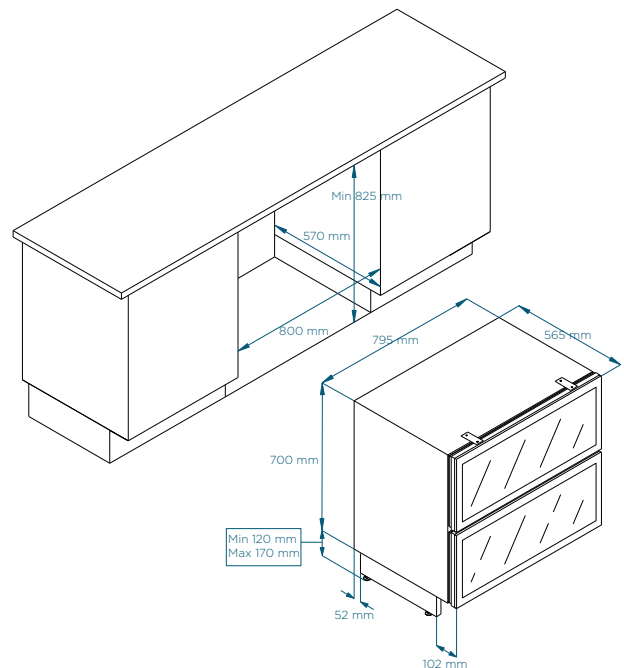

## Product benefits

- The ideal solution for the modern home – suitable for integrating into most kitchens
- Maintains the neat, low lines in the kitchen
- Capacity to store 44 bottles
- Completely maintenance-free with automatic defrosting
- One temperature zone

## Models

- ① Wine drawer  
**Product Code: 6000007**

## Technical data

Dimensions		Temperature		Sound	
External measurements (mm)	<b>W795 x H820-870 x D565</b>	Temperature range	<b>4-22 °C</b>	Noise level	<b>38 dB</b>
Niche measurements (mm)	<b>B800 x H825 x D565 (min.)</b>	Ambient temperature	<b>16-32 °C</b>	<b>Drawers</b>	
Weight (kg)	<b>77</b>	<b>Energy</b>		Number of drawers	<b>5</b>
Net volume (litres)	<b>104</b>	Consumption (kWh/year)	<b>96</b>	<b>Ventilation</b>	
For integrating	<b>Yes</b>	Energy class	<b>D</b>	Requires ventilation	<b>Air grid included</b>
Power cord	<b>2,4 m</b>	Lighting	<b>Yes</b>		
		Gas	<b>R600 A</b>		