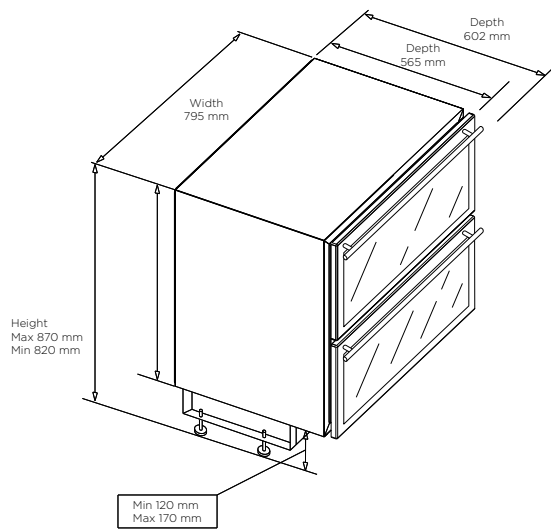

## Product benefits

- The ideal solution for the modern home – suitable for integrating into most kitchens
- Maintains the neat, low lines in the kitchen
- Capacity to store 44 bottles
- Completely maintenance-free with automatic defrosting
- One temperature zone

## Models

- ① Wine drawer  
**Product Code: 6000007**

## Technical data

Dimensions		Temperature		Sound	
External measurements (mm)	<b>W795 x H820-870 x D565</b>	Temperature range	<b>4-22 °C</b>	Noise level	<b>38 dB</b>
Niche measurements (mm)	<b>B800 x H825 x D565 (min.)</b>	Ambient temperature	<b>16-32 °C</b>	<b>Drawers</b>	
Weight (kg)	<b>77</b>	<b>Energy</b>		Number of drawers	<b>5</b>
Net volume (litres)	<b>104</b>	Consumption (kWh/year)	<b>96</b>	<b>Ventilation</b>	
For integrating	<b>Yes</b>	Energy class	<b>D</b>	Requires ventilation	<b>Air grid included</b>
Power cord	<b>2,4 m</b>	Lighting	<b>Yes</b>		
		Gas	<b>R600 A</b>		