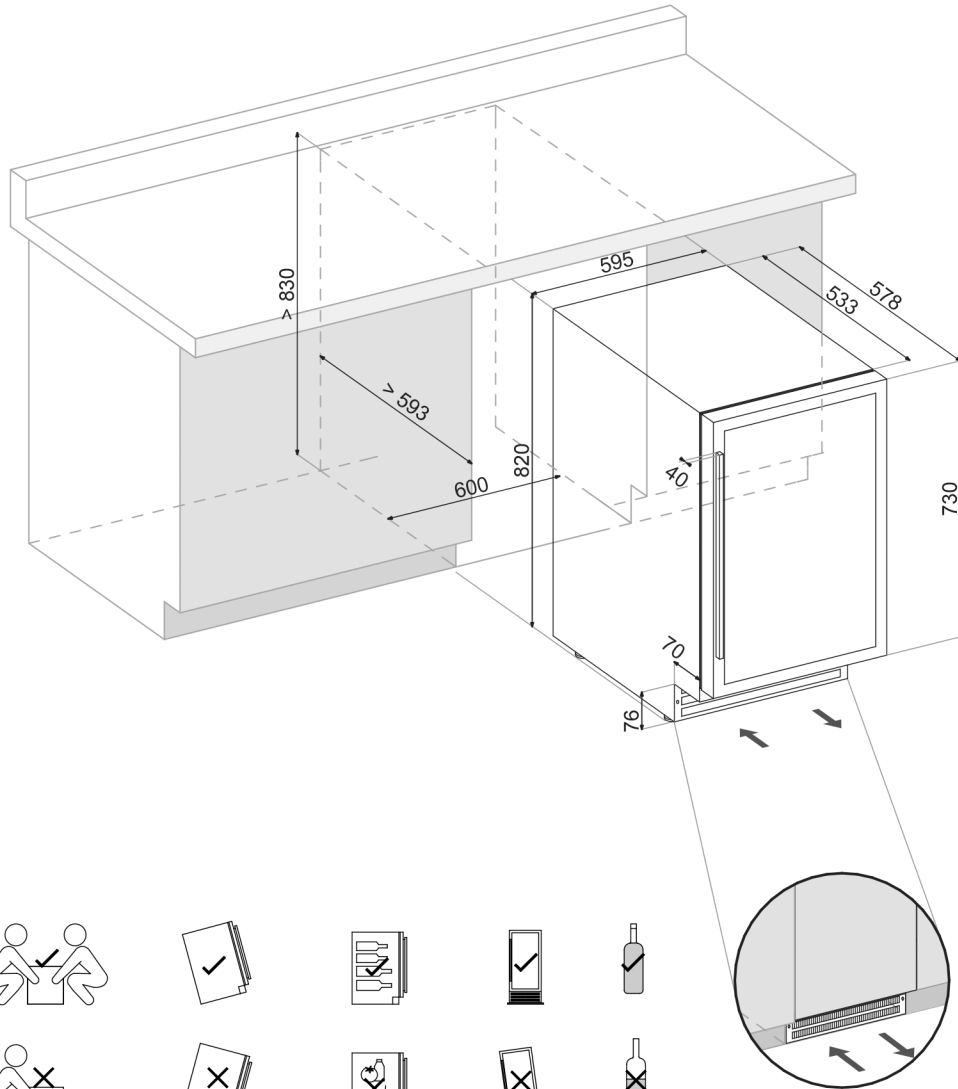

DUNAVOX FLOW-46D

DAUF-46.145DB, DSS

Front View

Side View

Top View