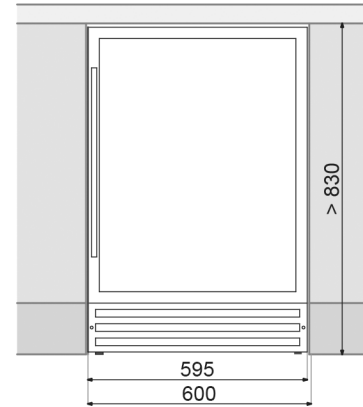

DUNAVOX FLOW-46D

DAUF-46.145DB, DSS

Front View

Side View

Top View