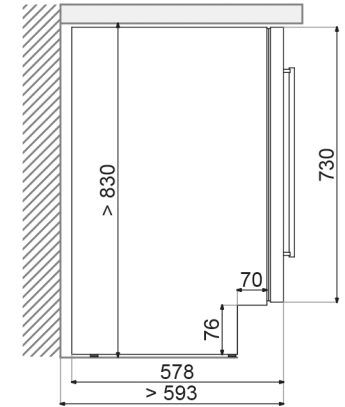

DUNAVOX FLOW-46D

DAUF-46.145DB, DSS

Front View

Side View

Top View